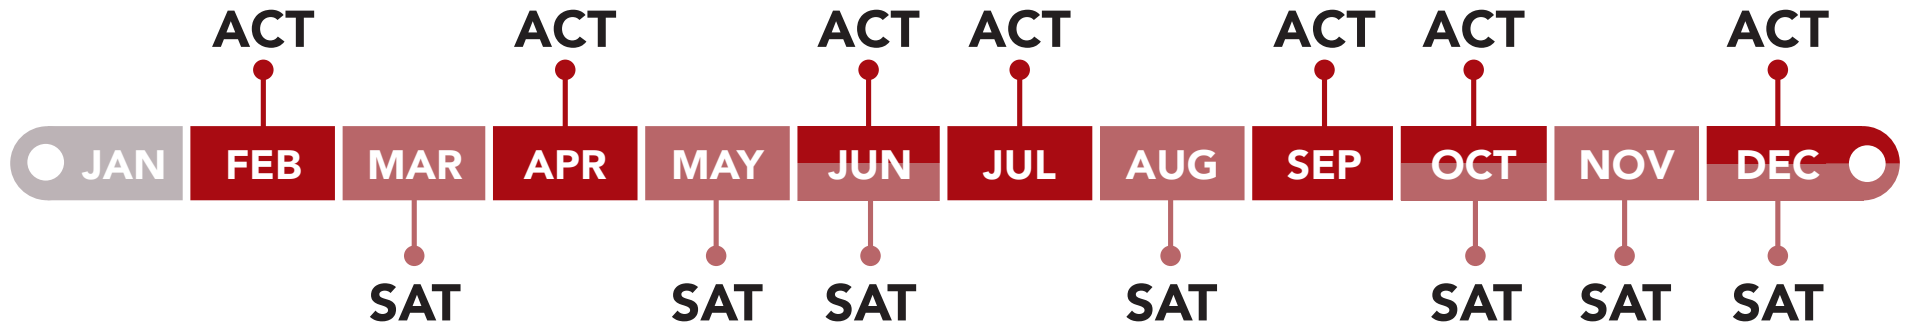

ACT & SAT TEST DATES

ACT & SAT SCORE CONVERSIONS

ACT	SAT	ACT	SAT	ACT	SAT	ACT	SAT
36	1570-1600	29	1330-1350	22	1100-1120	15	830-870
35	1530-1560	28	1300-1320	21	1060-1090	14	780-820
34	1490-1520	27	1260-1290	20	1030-1050	13	730-770
33	1450-1480	26	1230-1250	19	990-1020	12	690-720
32	1420-1440	25	1200-1220	18	960-980	11	650-680
31	1390-1410	24	1160-1190	17	920-950	10	620-640
30	1360-1380	23	1130-1150	16	880-910	9	590-610